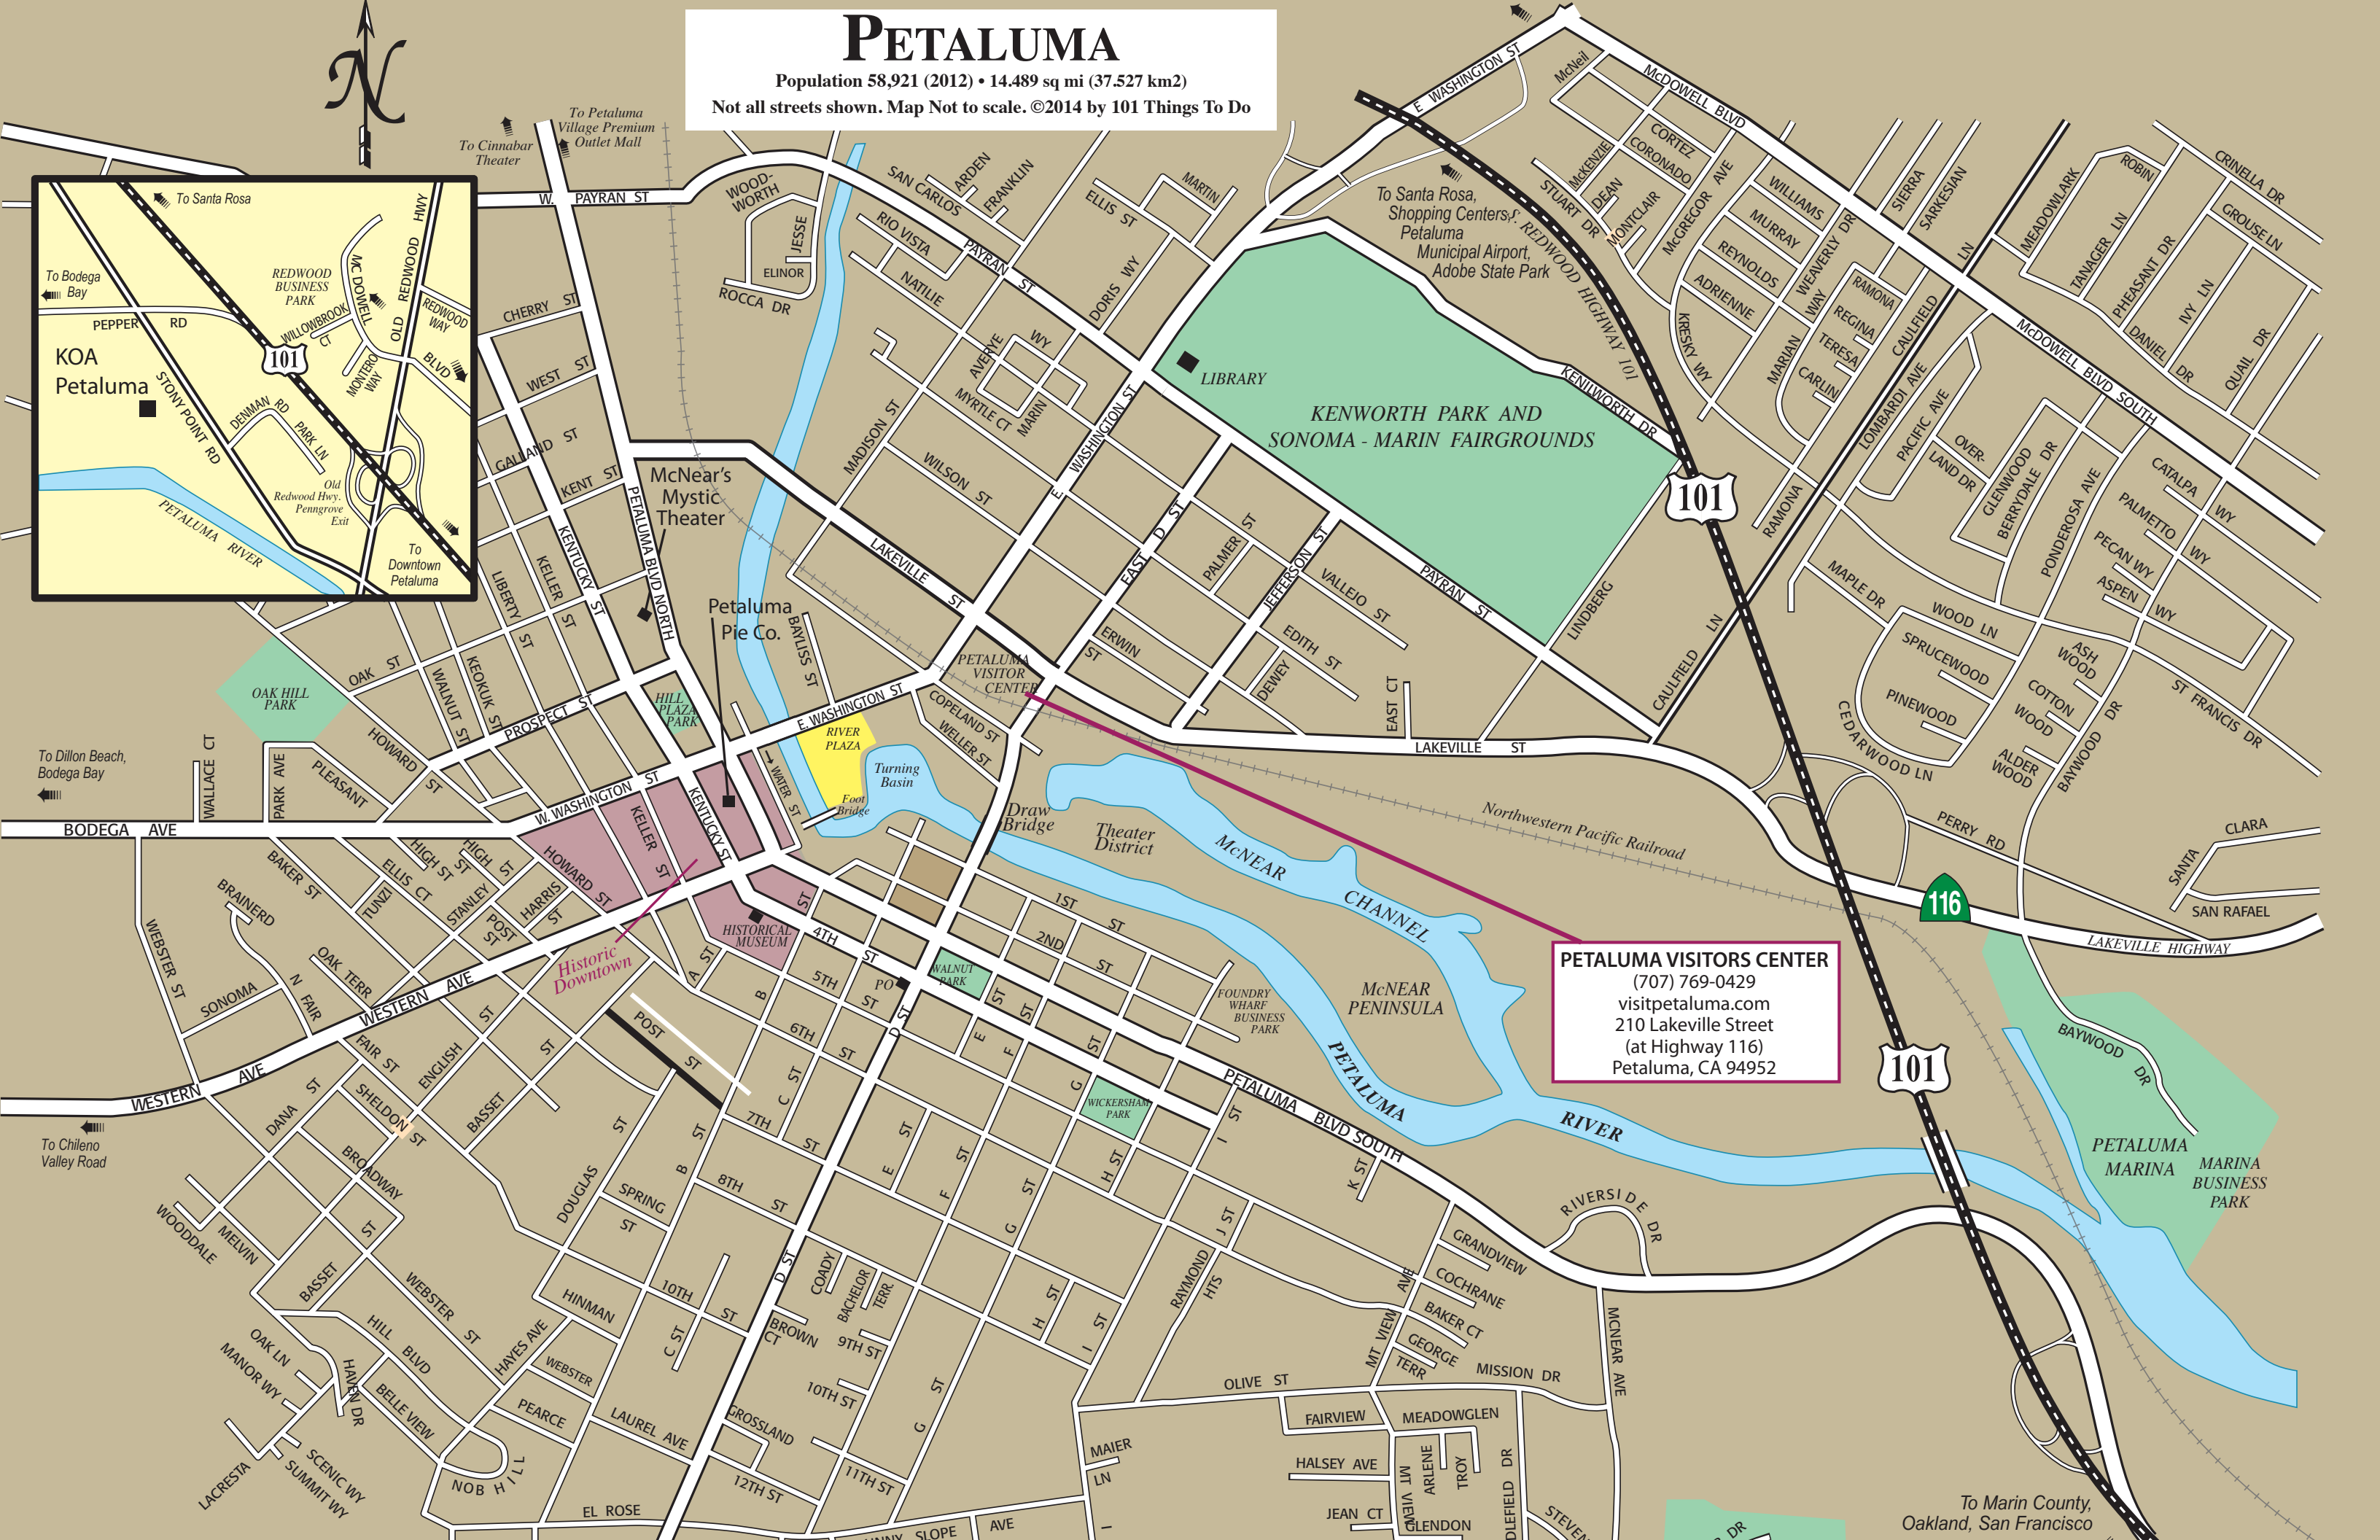

PETALUMA

Population 58,921 (2012) • 14.489 sq mi (37.527 km2)
Not all streets shown. Map Not to scale. ©2014 by 101 Things To Do

PETALUMA VISITORS CENTER
(707) 769-0429
visitpetaluma.com
210 Lakeville Street
(at Highway 116)
Petaluma, CA 94952

To Marin County,
Oakland, San Francisco