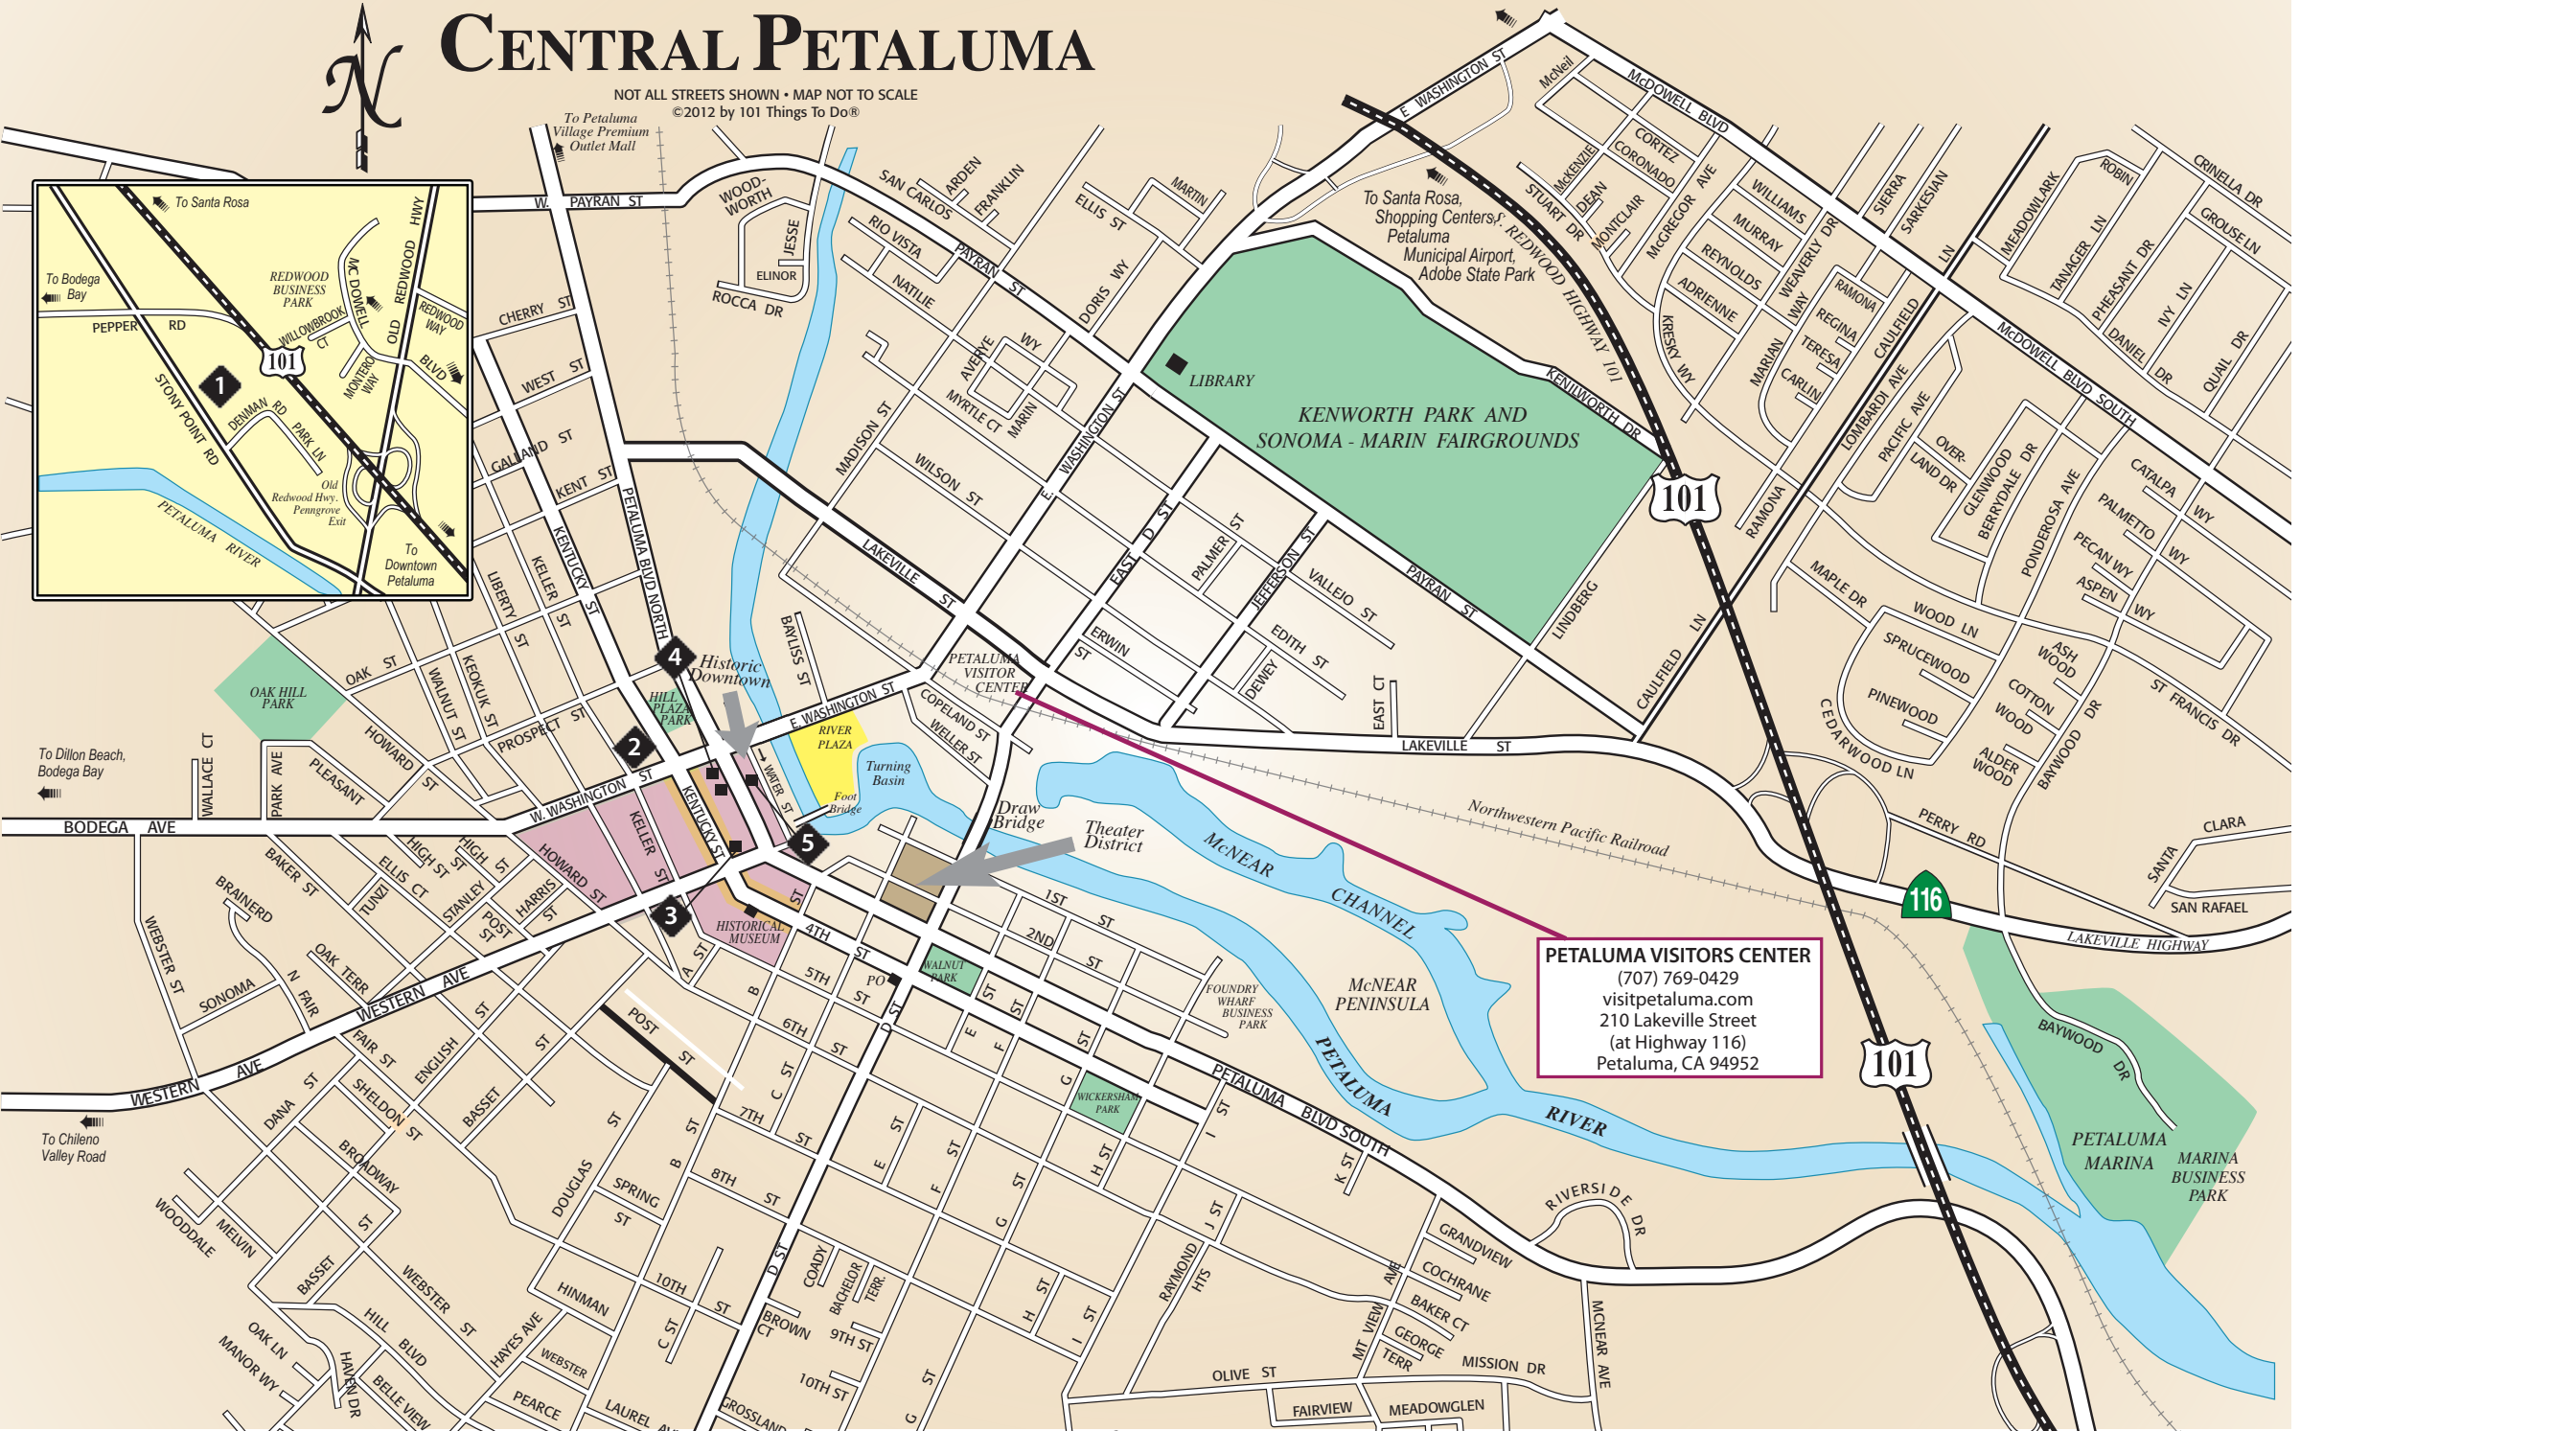

CENTRAL PETALUMA

NOT ALL STREETS SHOWN • MAP NOT TO SCALE
©2012 by 101 Things To Do®

PETALUMA VISITORS CENTER
(707) 769-0429
visitpetaluma.com
210 Lakeville Street
(at Highway 116)
Petaluma, CA 94952

Map Key to Advertisers:

- 1 KOA Petaluma
- 2 Petaluma Pie Company
- 3 Soft Shell Beauty Spa
- 4 Speakeasy
- 5 Viva Cocolat